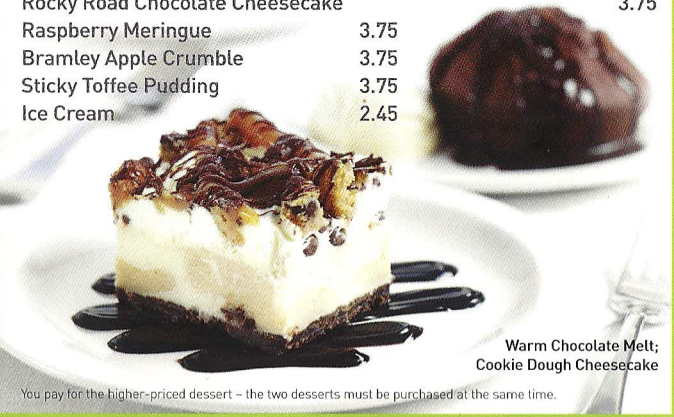

Available all day. Subject to availability. Wrap, sandwich, flatbread, panini or jacket and drink must be purchased at the same time. Not in conjunction with any other offer.

drink options

†Choose one of the following drinks: 330ml bottle of Strathmore; 16oz glass of Coke or Diet Coke; 16oz glass of lemonade; 275ml bottle of Bacardi Breezer; 25ml Gordon's gin and tonic; 25ml Smirnoff and Coke; pint of Foster's, John Smith's, Guinness, Strongbow or Bombardier; 175ml glass of house wine; coffee; pot of tea

Go Large Upsize your Coke or Diet Coke for just 20p extra

meal deals all day every day

burger and a drink†

£5.25

One of our chicken breast, bean or classic beef burgers, served in a bun with lettuce, tomato, mayonnaise, chips – and a drink.

Classic Burger

2-for-1 desserts

- | | |
|--|------|
| Cookie Dough Cheesecake | 3.75 |
| White Chocolate & Raspberry Cheesecake | 3.75 |
| Warm Chocolate Melt | 3.75 |
| Rocky Road Chocolate Cheesecake | 3.75 |
| Raspberry Meringue | 3.75 |
| Bramley Apple Crumble | 3.75 |
| Sticky Toffee Pudding | 2.45 |
| Ice Cream | 2.45 |